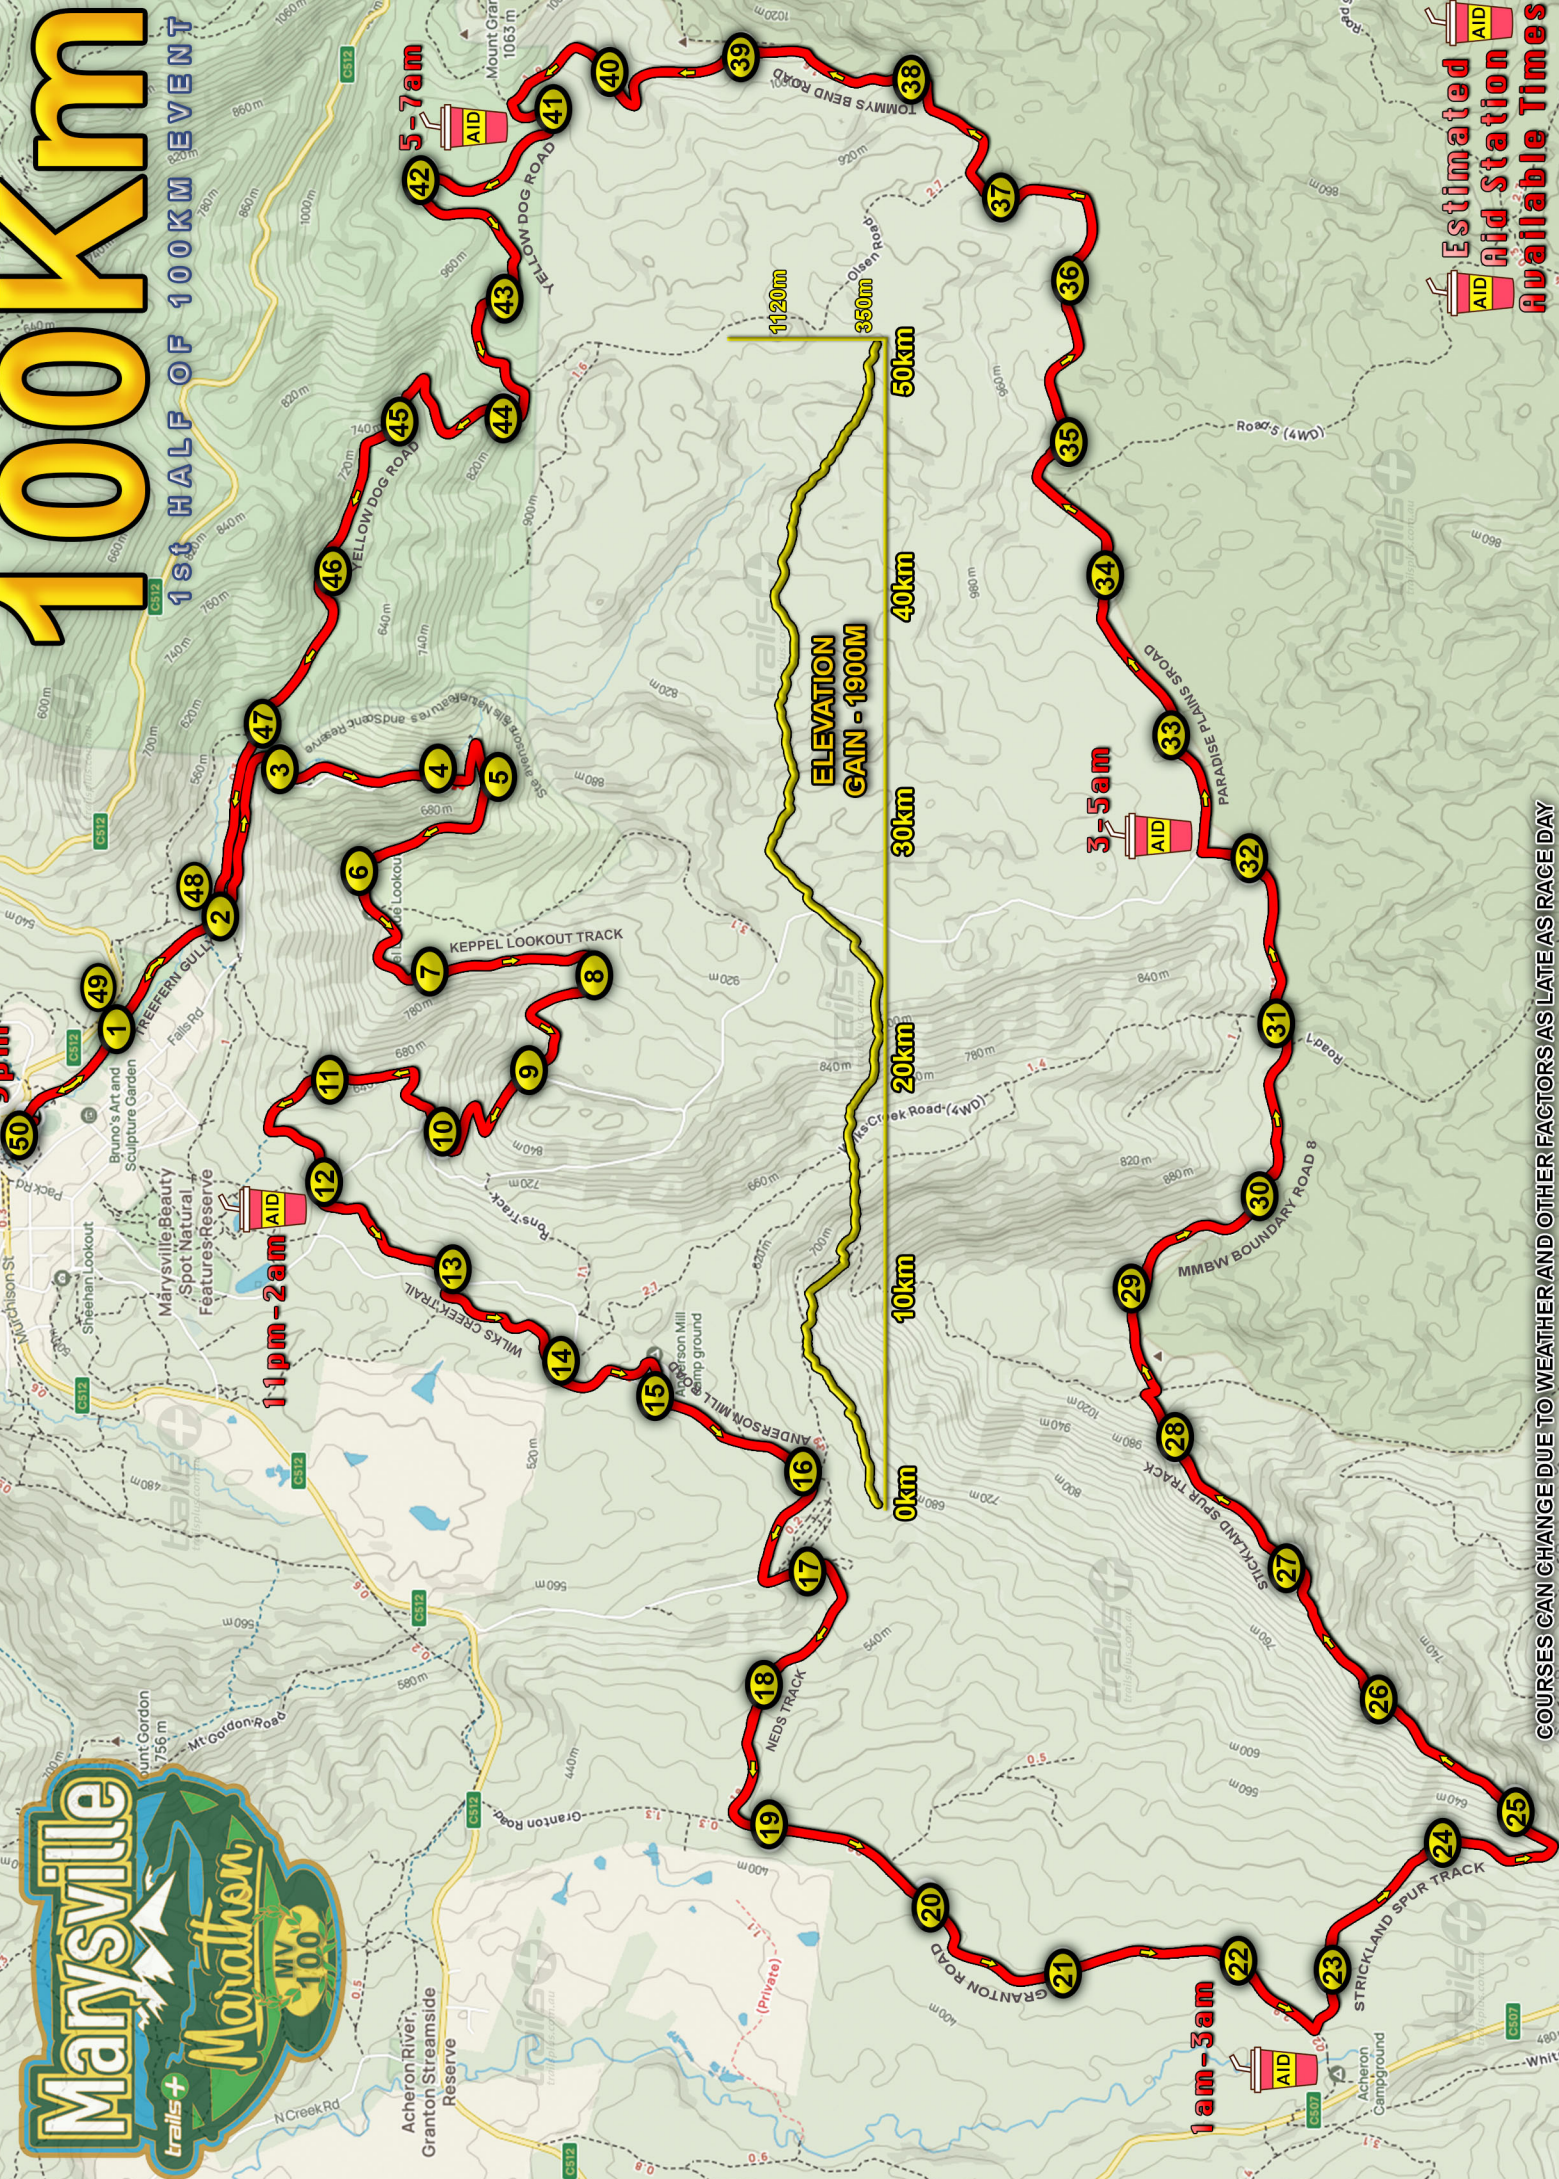

# 1000km

## 1st HALF OF 100KM EVENT

Estimated Aid Station Available Times

COURSES CAN CHANGE DUE TO WEATHER AND OTHER FACTORS AS LATE AS RACE DAY