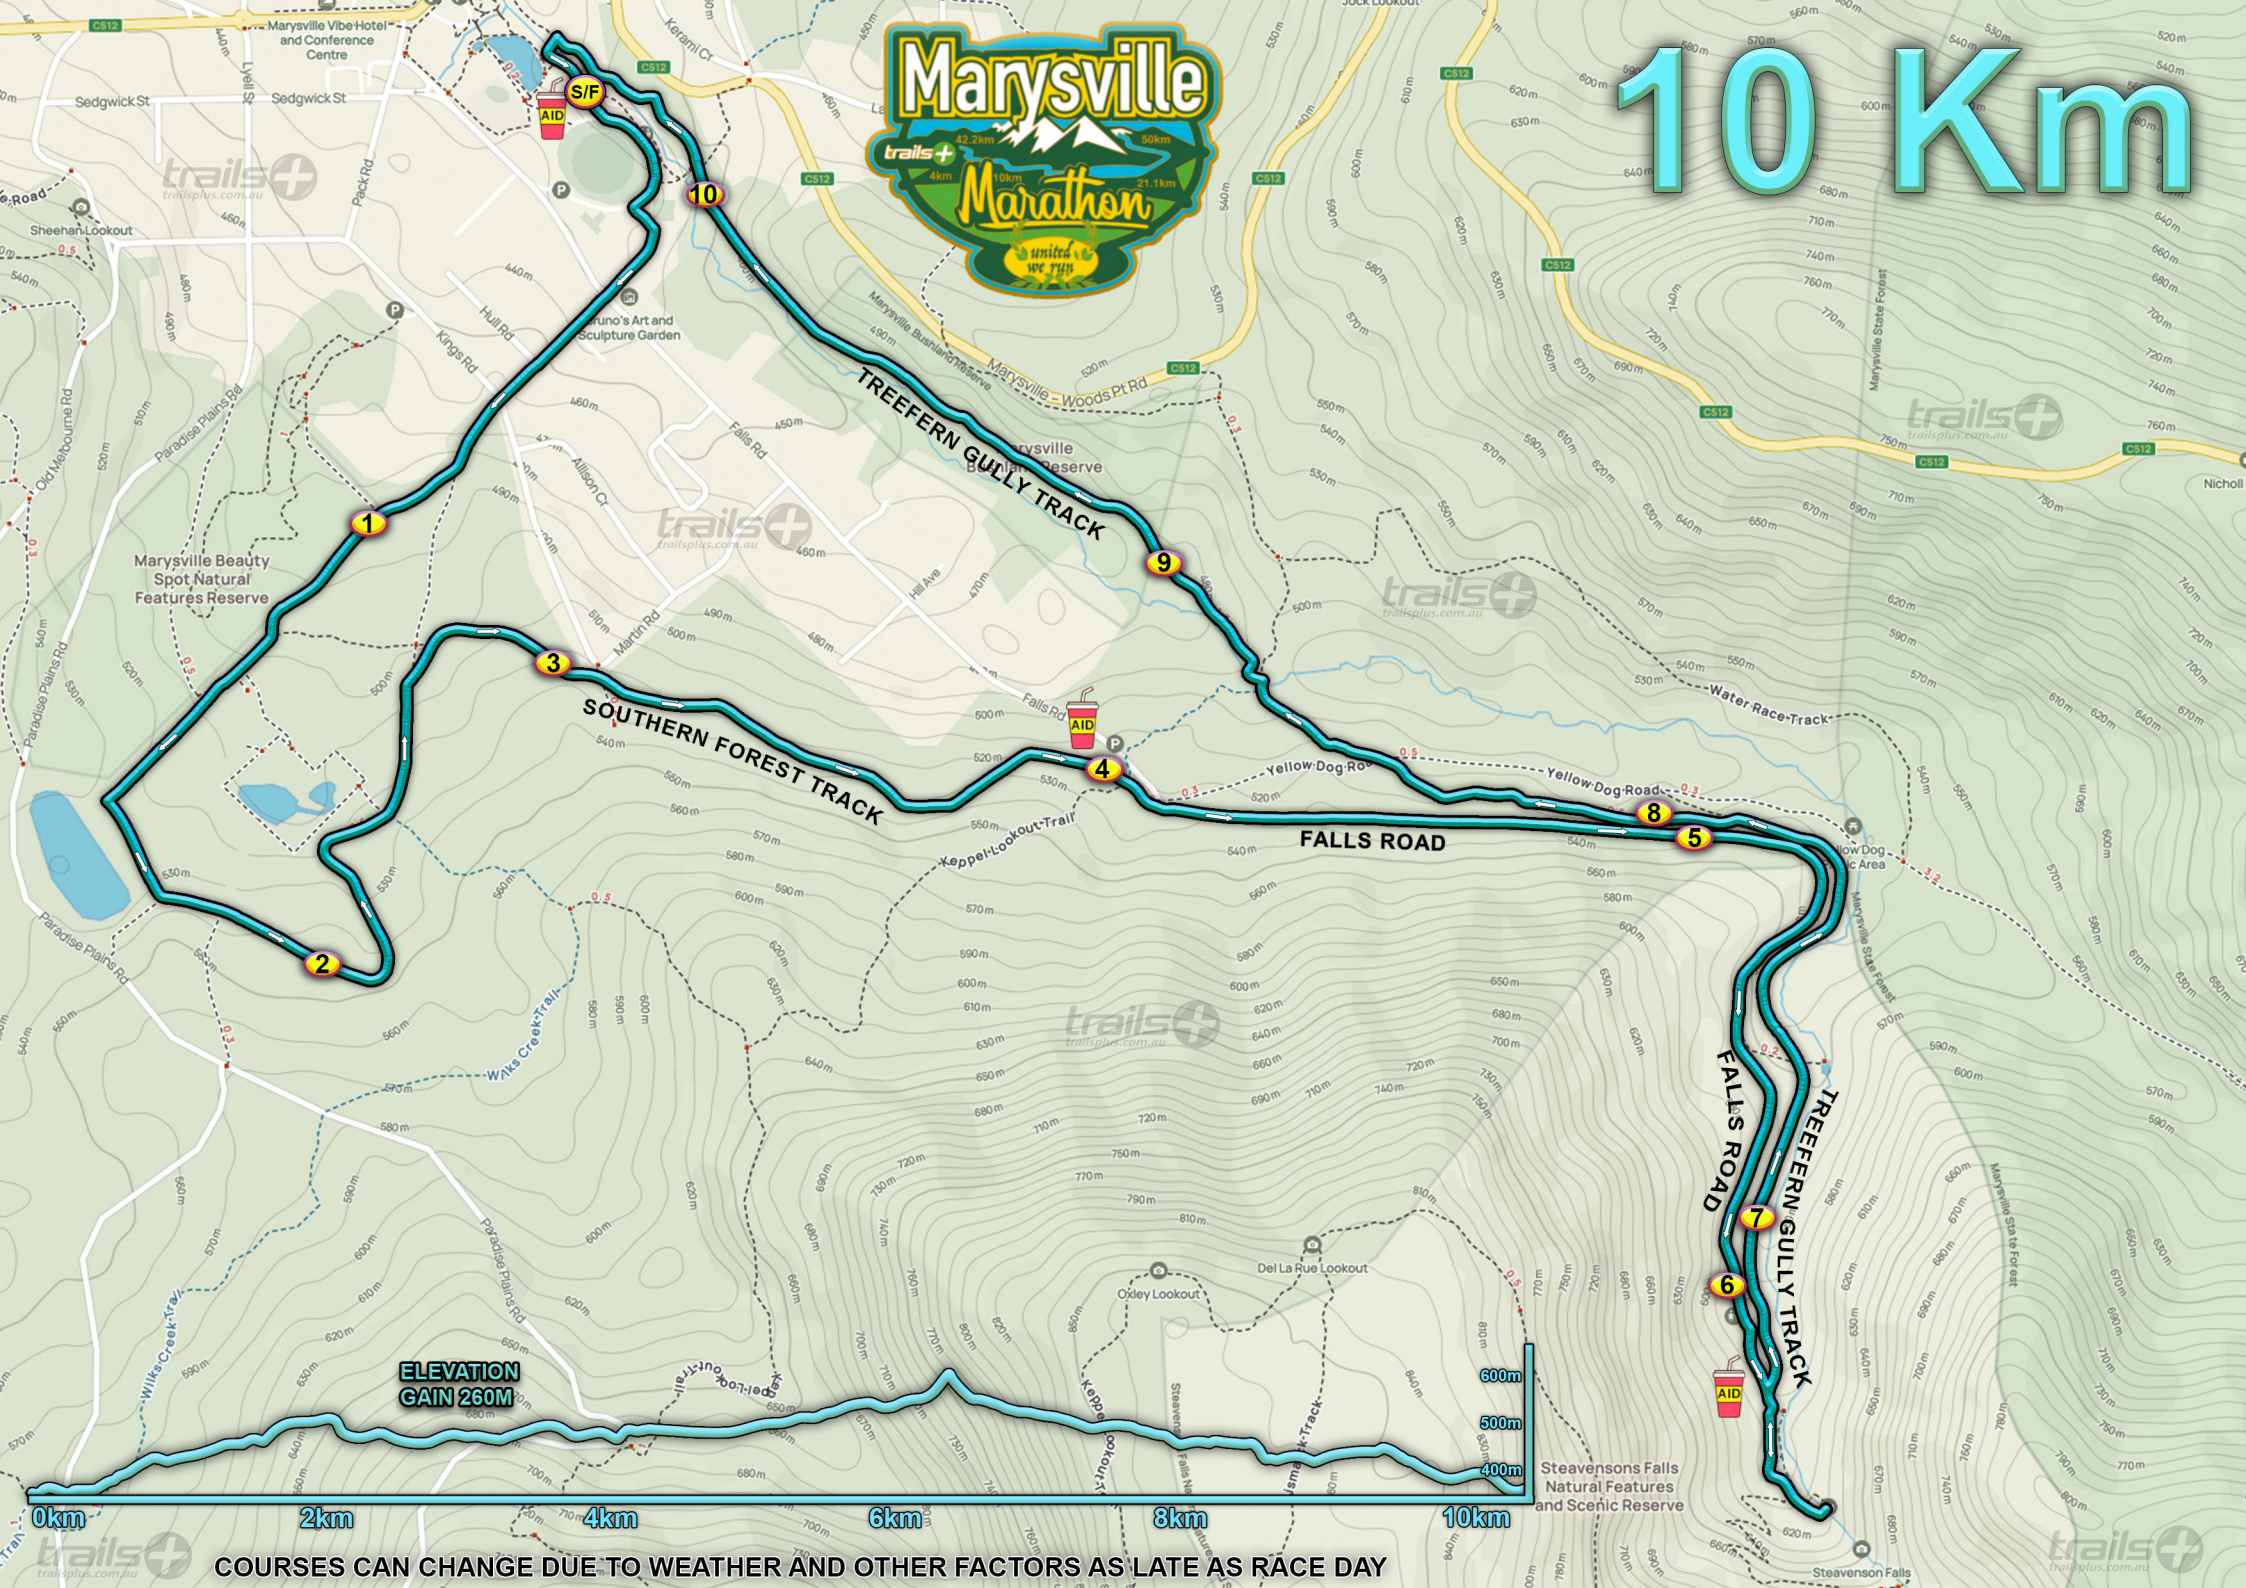

10 Km

ELEVATION GAIN 260M

COURSES CAN CHANGE DUE TO WEATHER AND OTHER FACTORS AS LATE AS RACE DAY