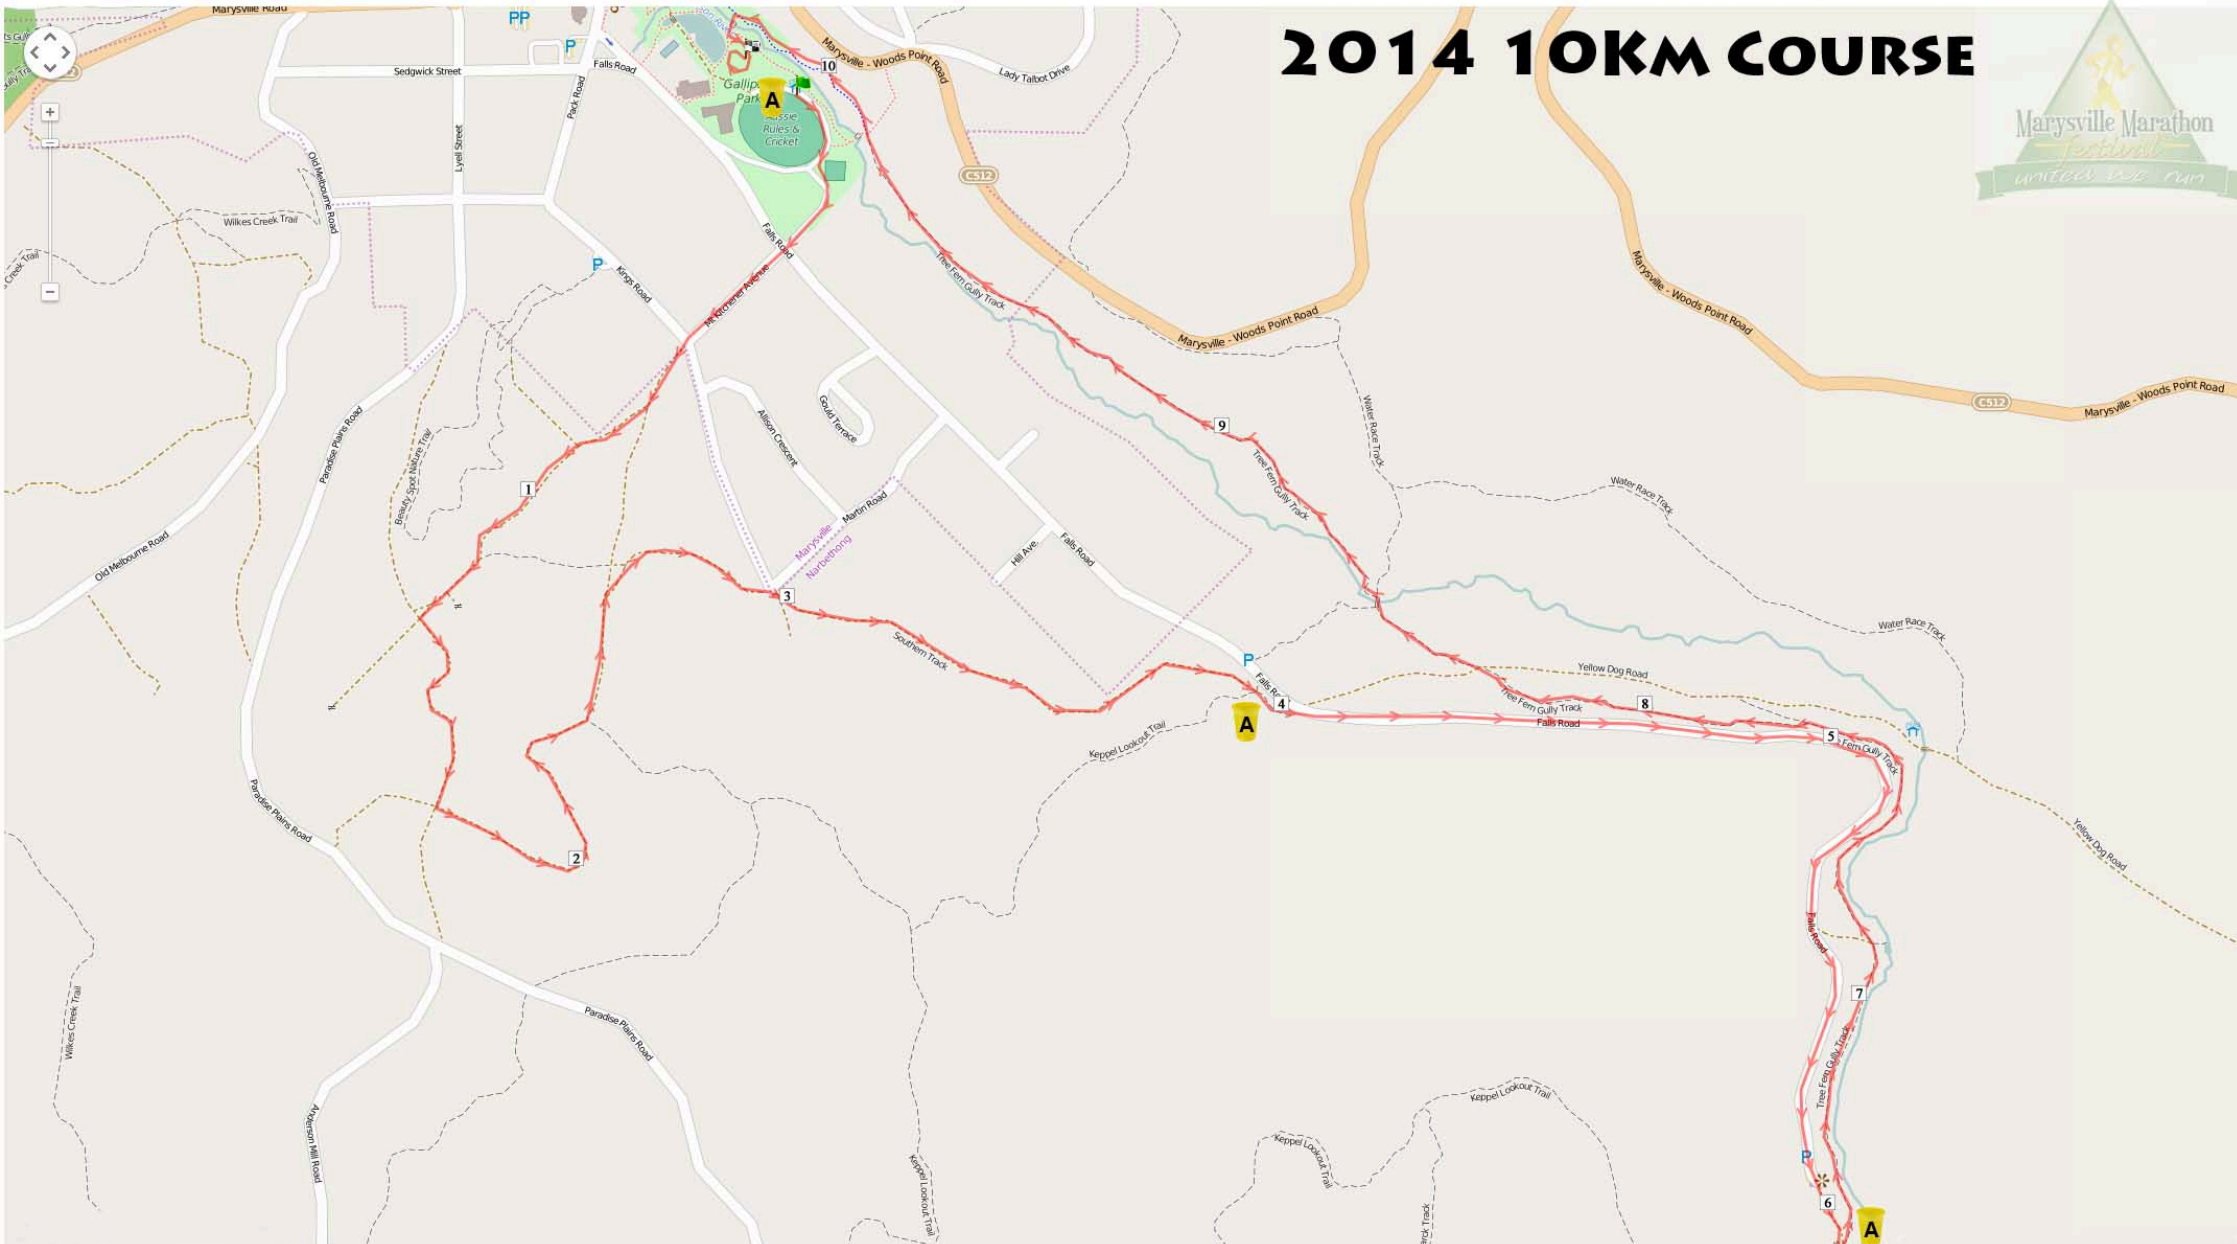

2014 10KM COURSE

Max Height: 620m
 Min Height: 428m
 Total Asc: 302m
 Total Desc: 306m

Altitude (m)

Distance (km)

12