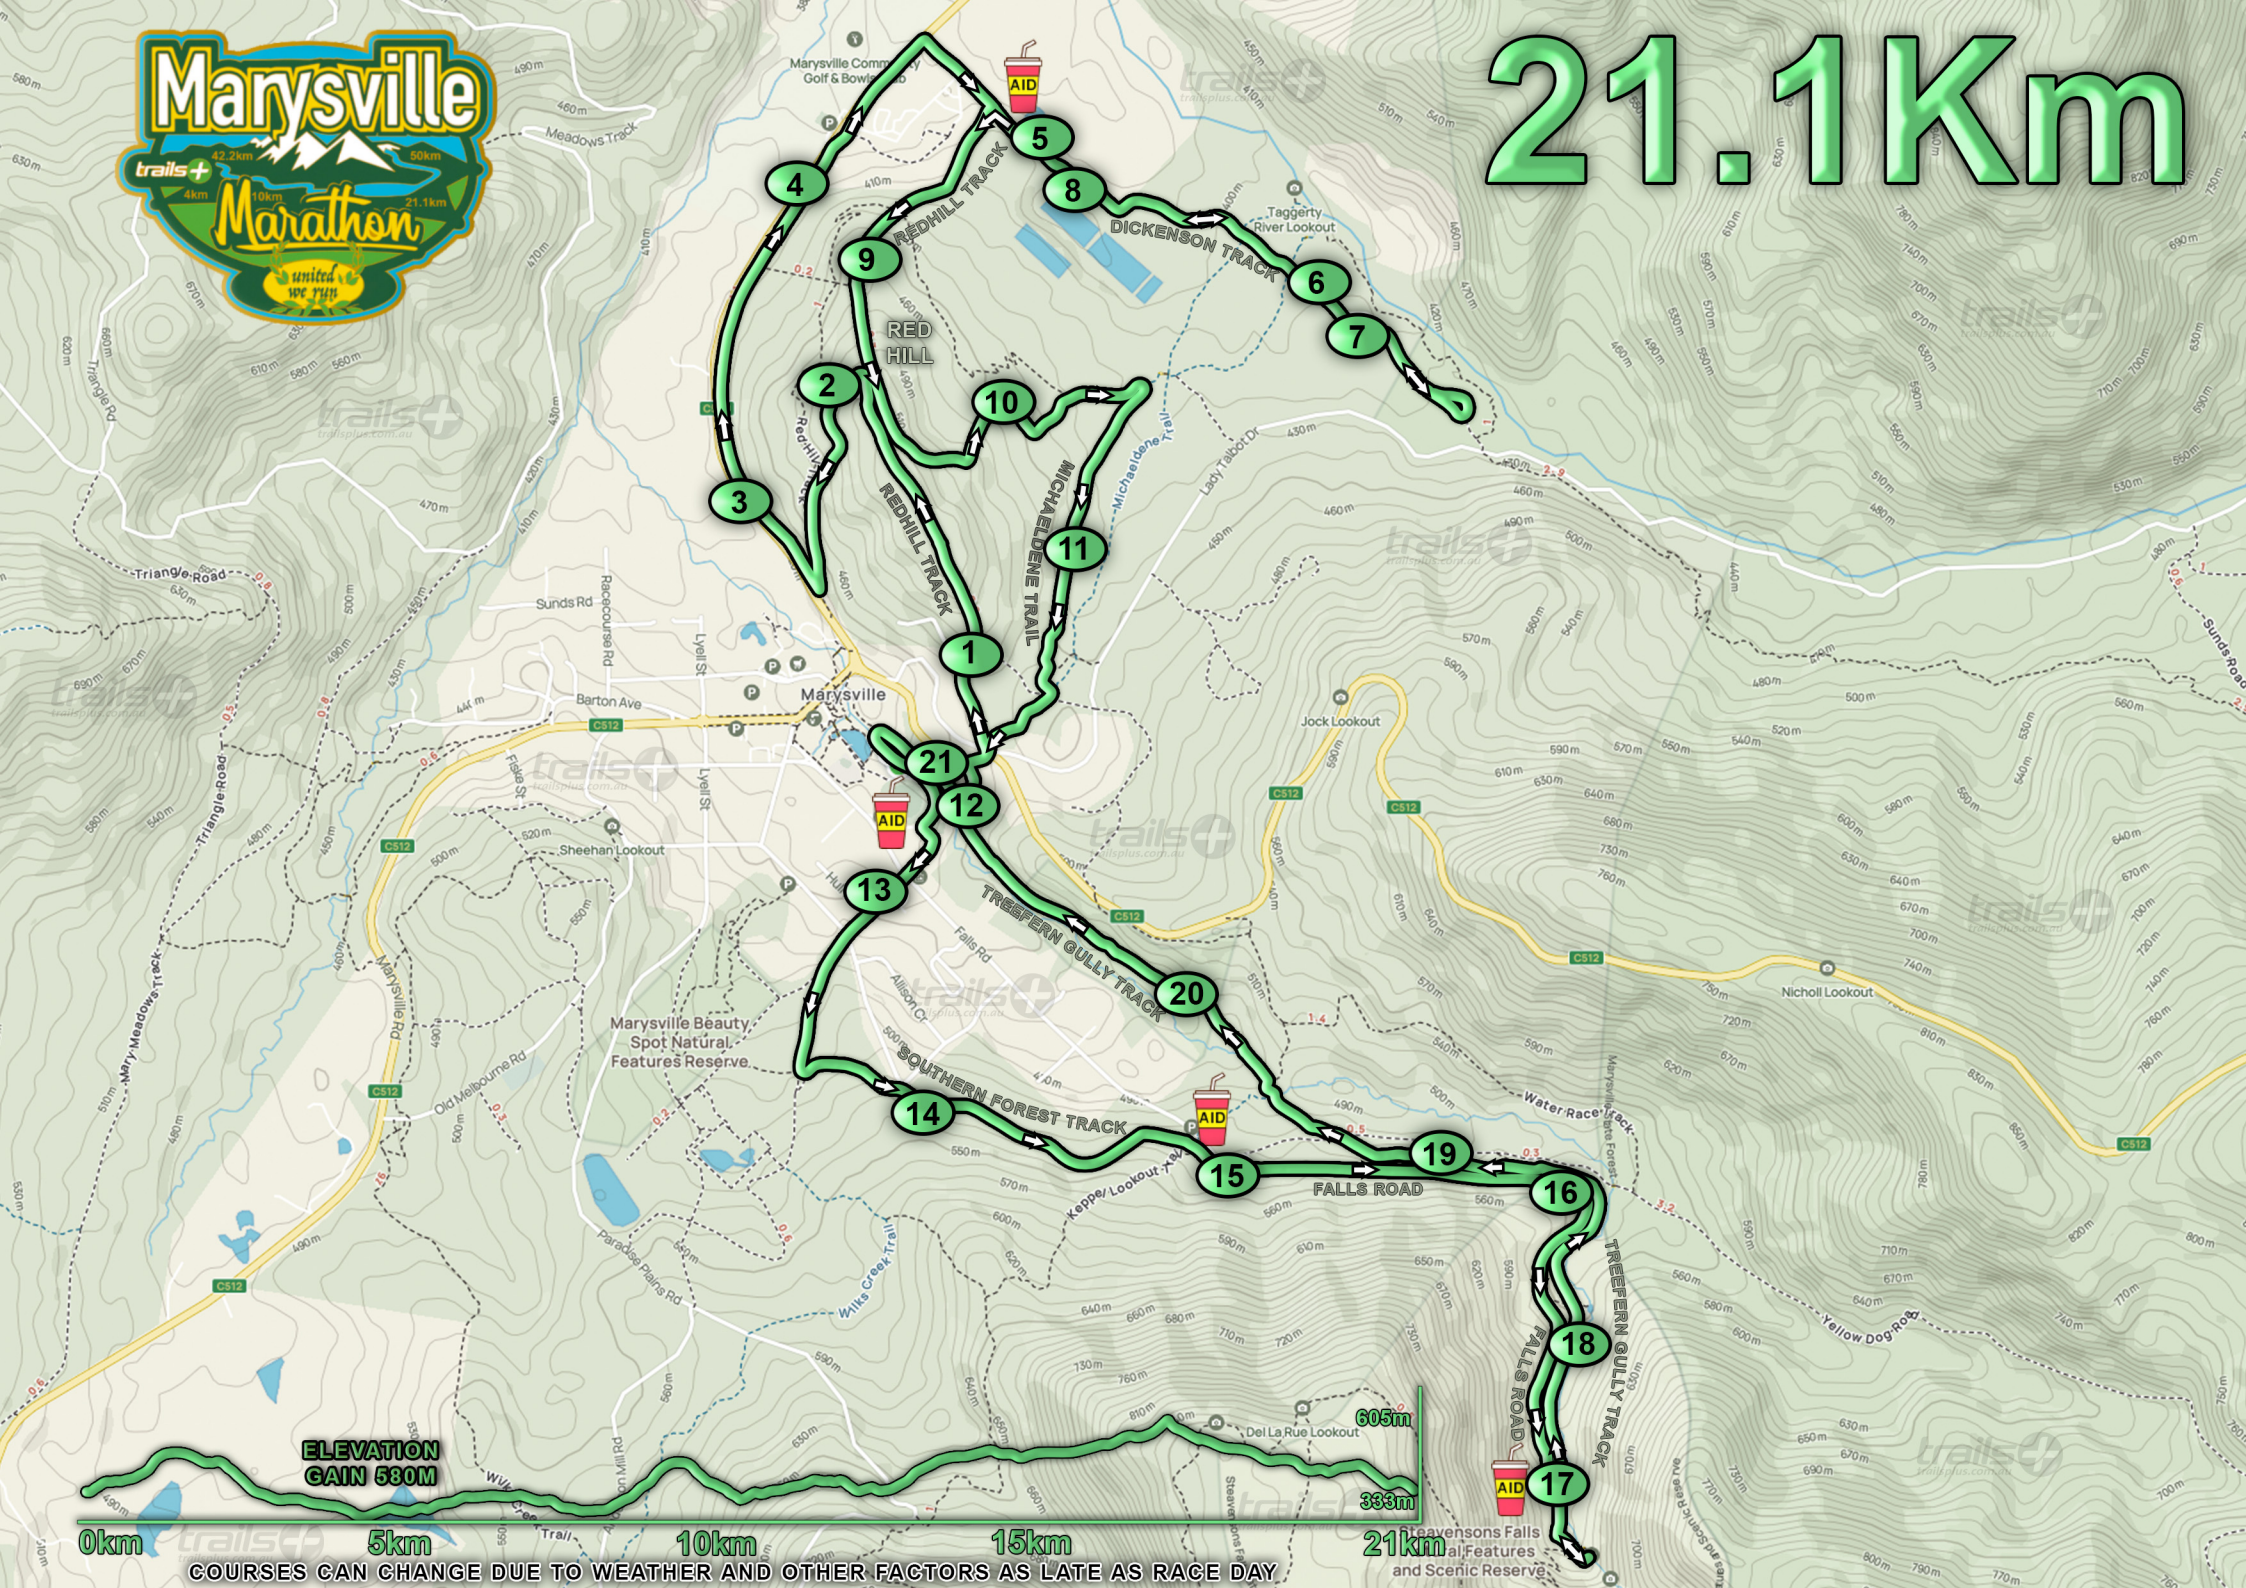

# 21.1Km

**ELEVATION  
GAIN 580M**

0km 5km 10km 15km 21km

COURSES CAN CHANGE DUE TO WEATHER AND OTHER FACTORS AS LATE AS RACE DAY