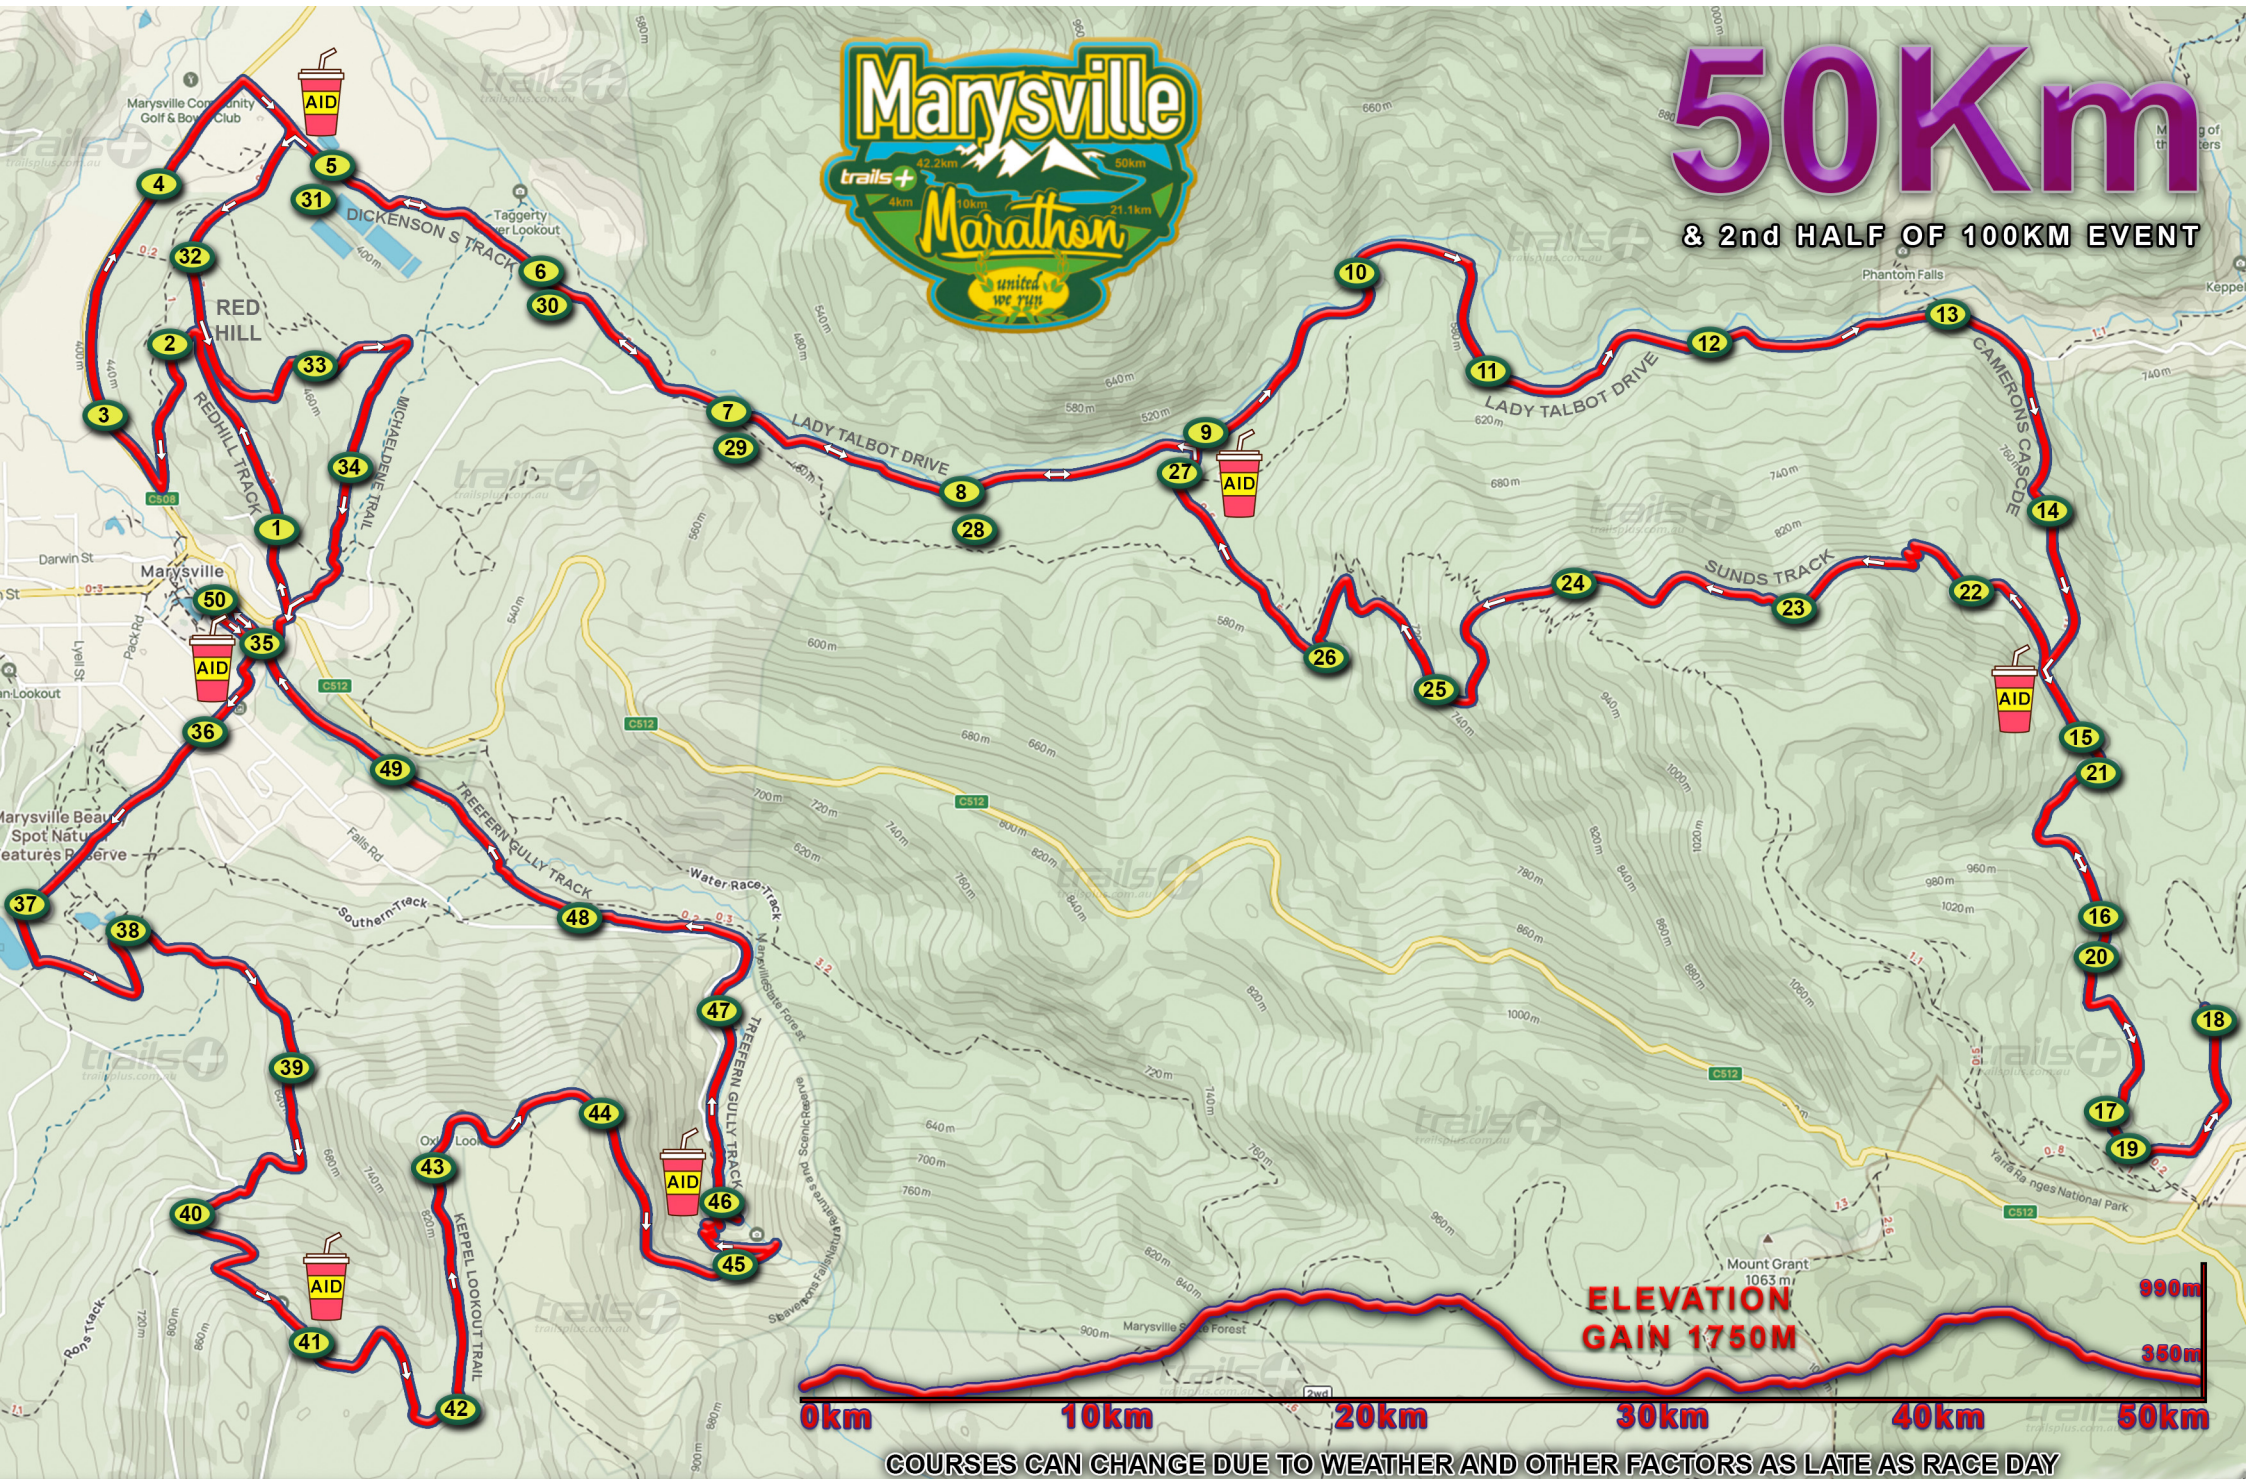

50Km

& 2nd HALF OF 100KM EVENT

COURSES CAN CHANGE DUE TO WEATHER AND OTHER FACTORS AS LATE AS RACE DAY